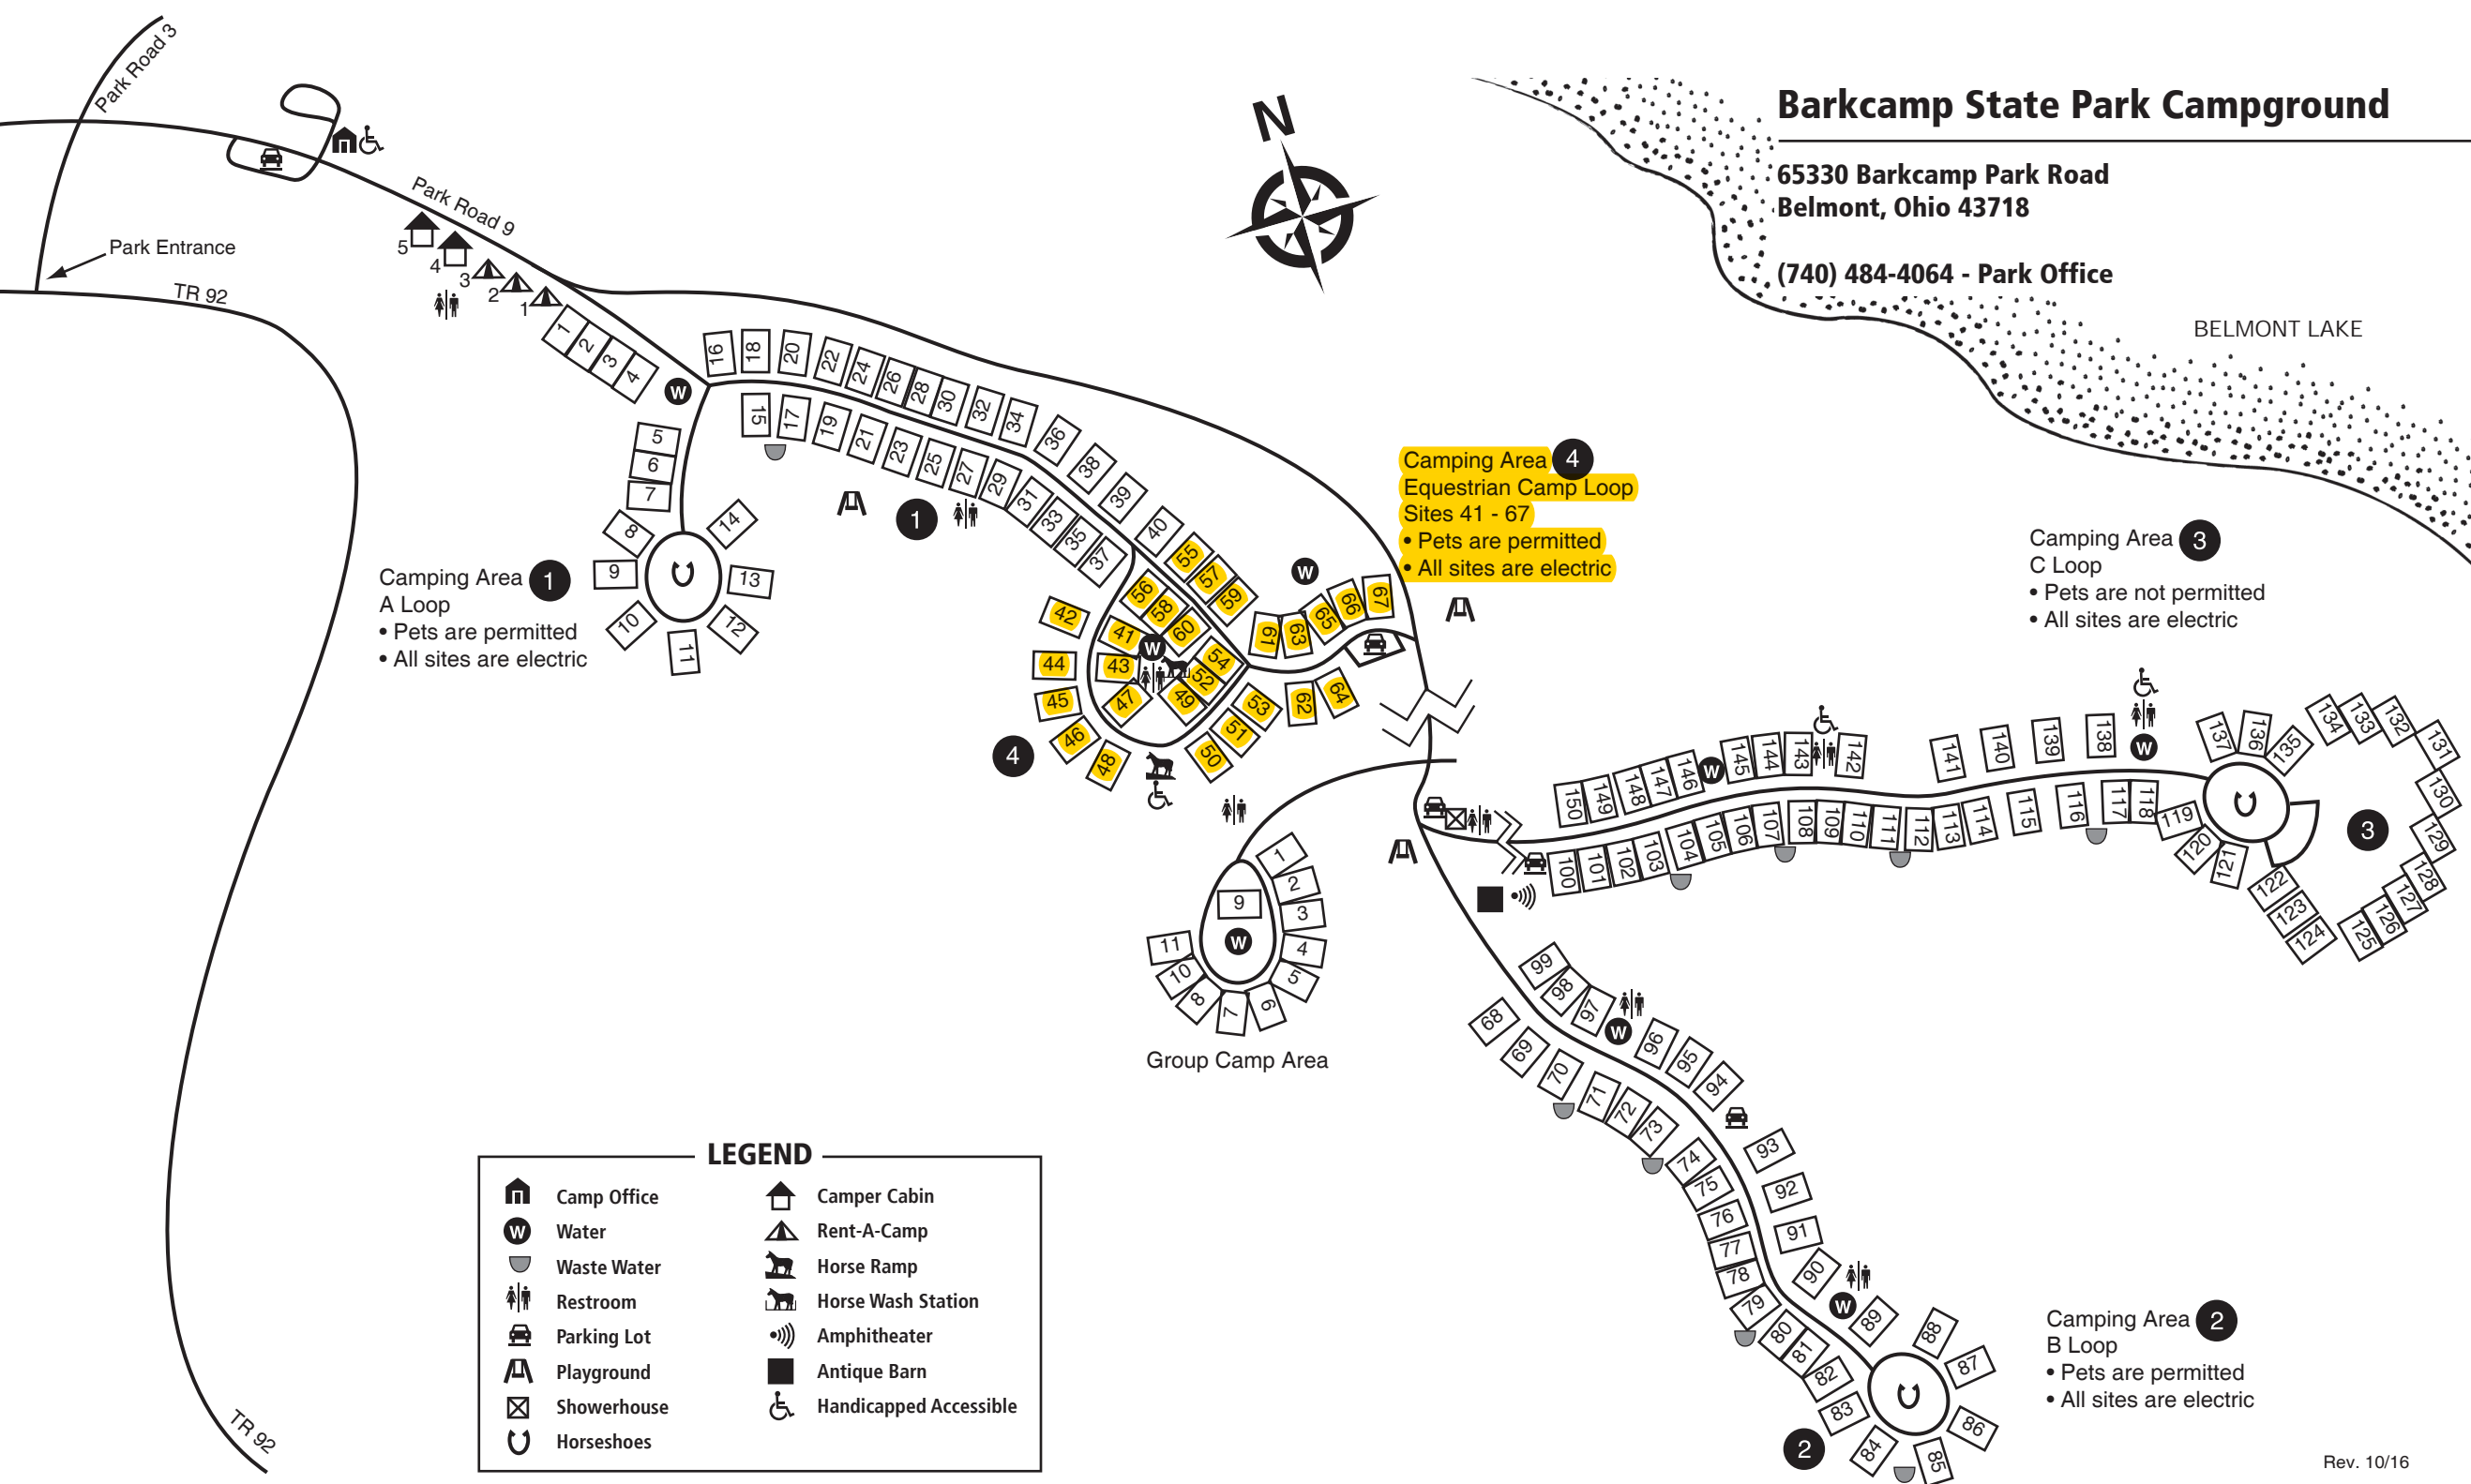

Barkcamp State Park Campground

65330 Barkcamp Park Road
Belmont, Ohio 43718

(740) 484-4064 - Park Office

BELMONT LAKE

Camping Area 1
A Loop
• Pets are permitted
• All sites are electric

Camping Area 4
Equestrian Camp Loop
Sites 41 - 67
• Pets are permitted
• All sites are electric

Camping Area 3
C Loop
• Pets are not permitted
• All sites are electric

Camping Area 2
B Loop
• Pets are permitted
• All sites are electric

Group Camp Area

LEGEND			
	Camp Office		Camper Cabin
	Water		Rent-A-Camp
	Waste Water		Horse Ramp
	Restroom		Horse Wash Station
	Parking Lot		Amphitheater
	Playground		Antique Barn
	Showerhouse		Handicapped Accessible
	Horseshoes		