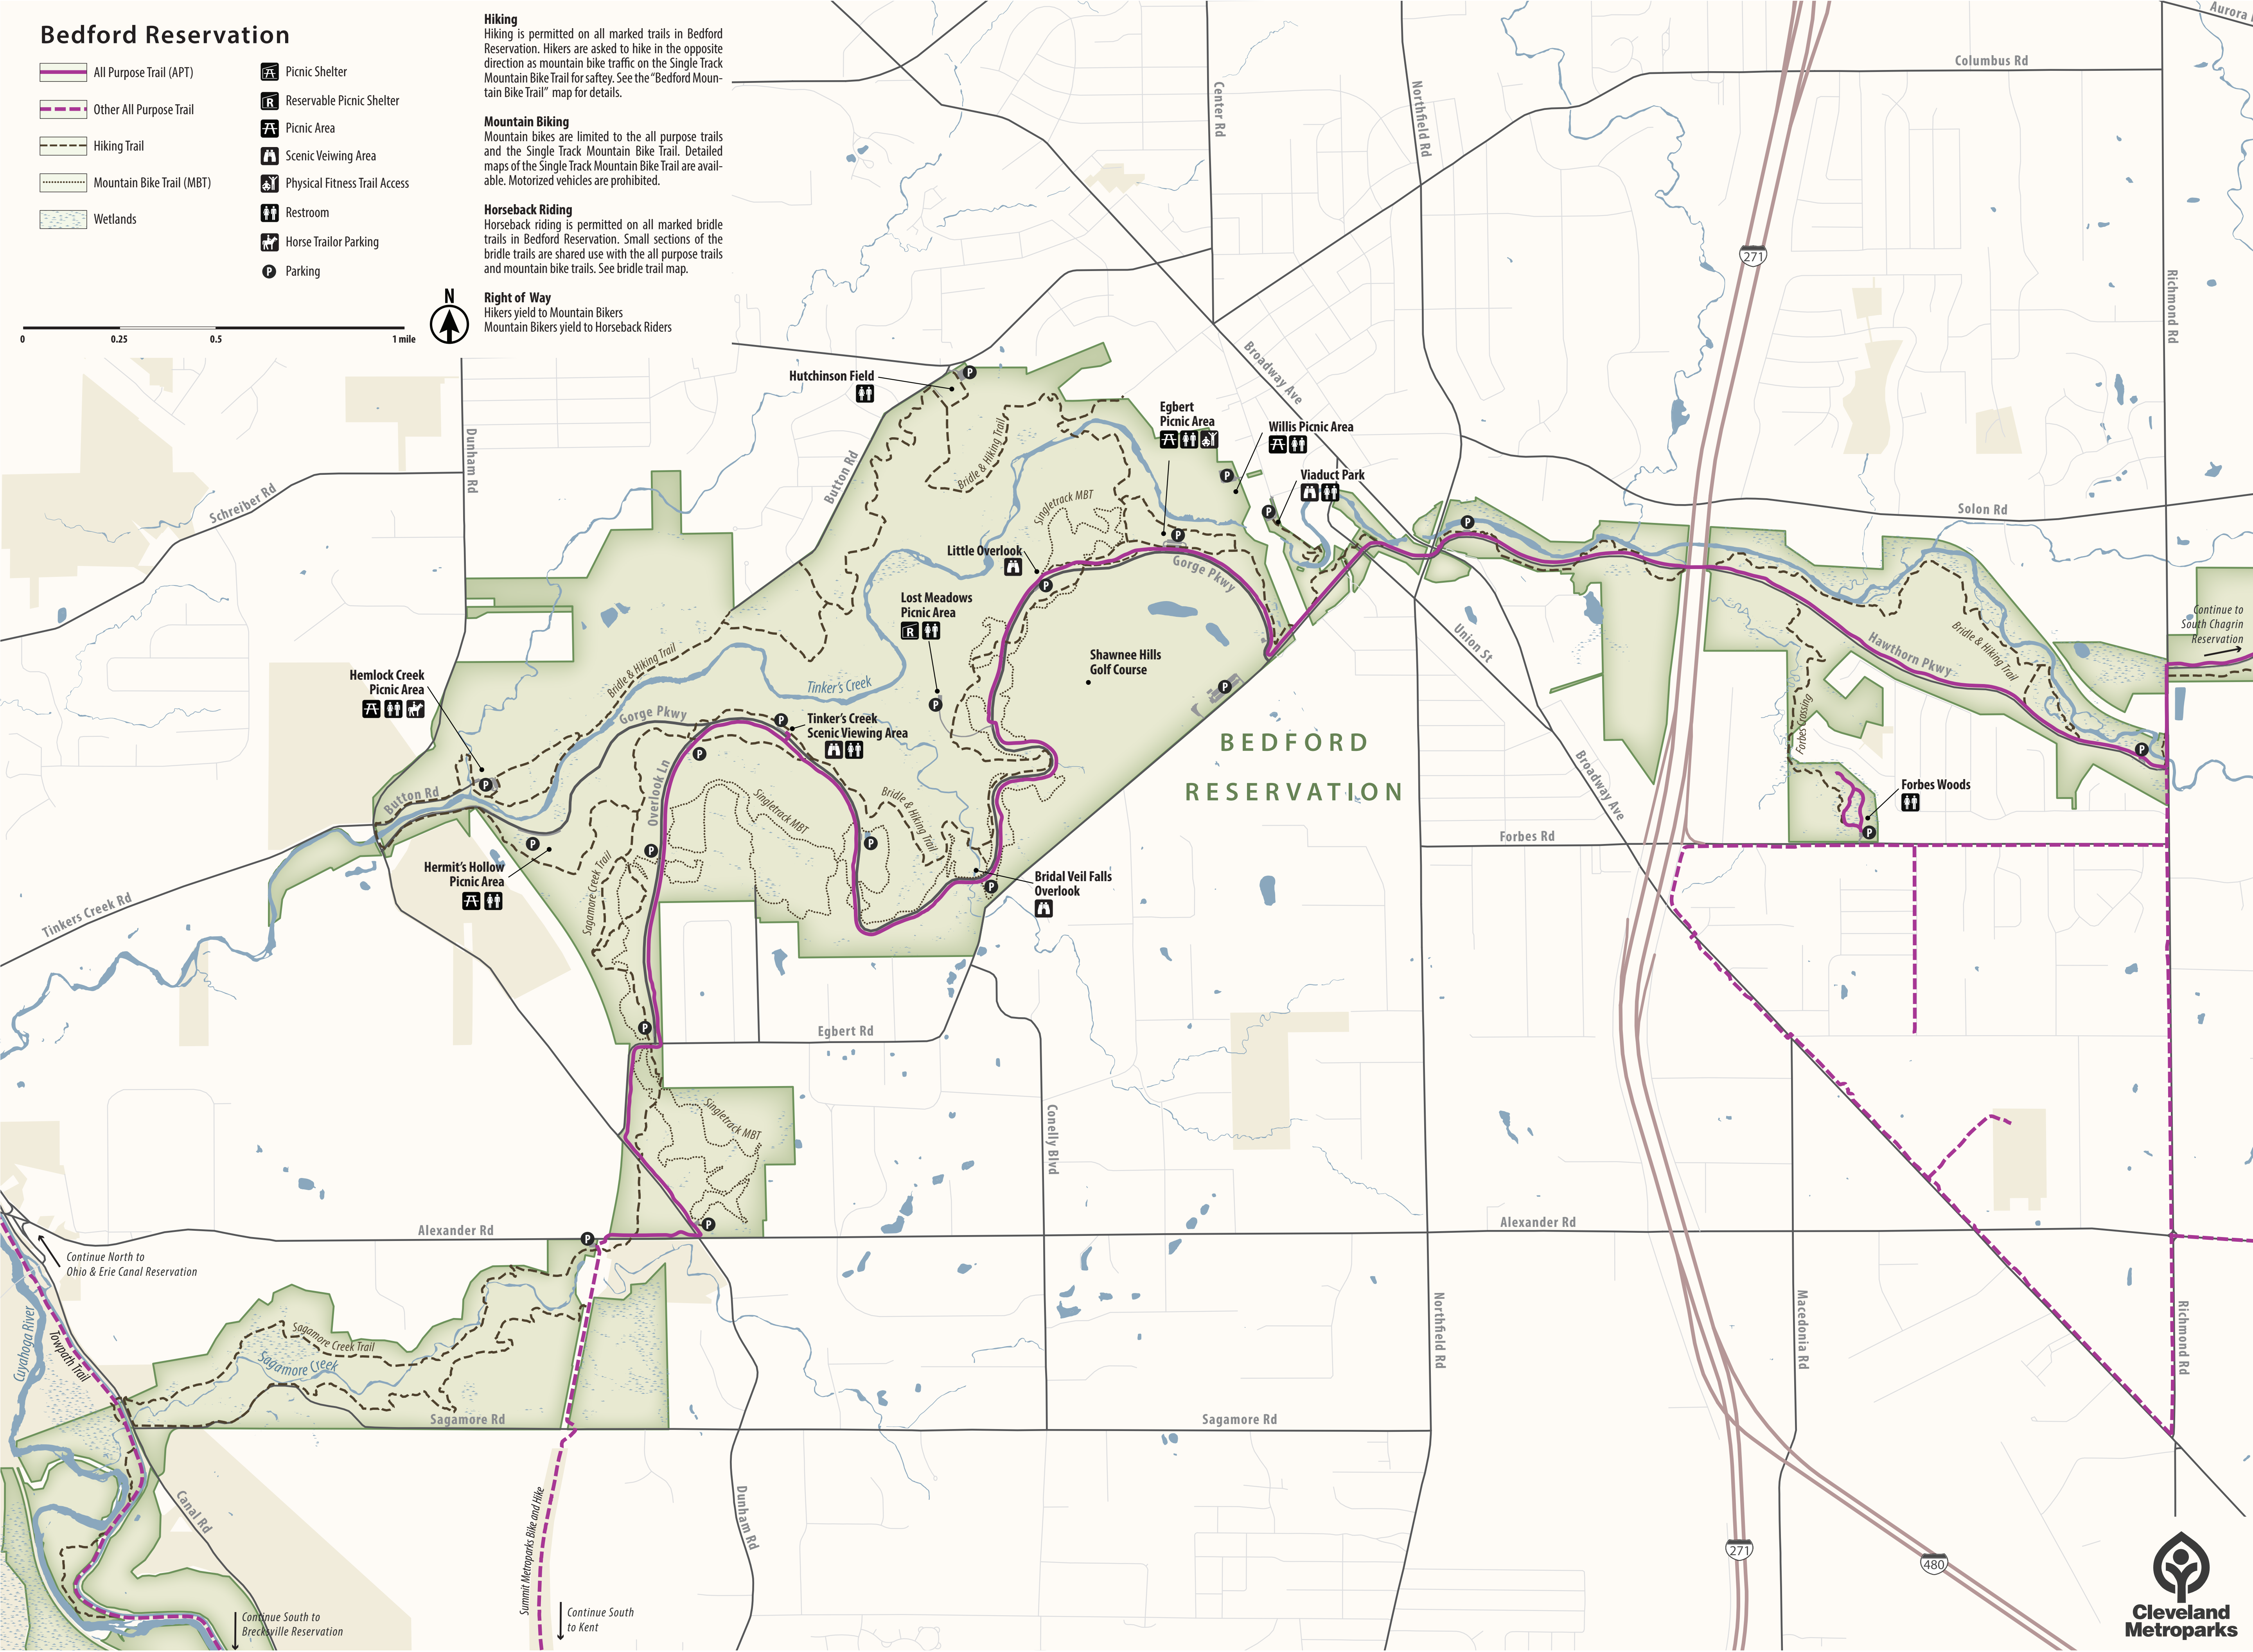

# Bedford Reservation

-  All Purpose Trail (APT)
-  Other All Purpose Trail
-  Hiking Trail
-  Mountain Bike Trail (MBT)
-  Wetlands
-  Picnic Shelter
-  Reservable Picnic Shelter
-  Picnic Area
-  Scenic Viewing Area
-  Physical Fitness Trail Access
-  Restroom
-  Horse Trailer Parking
-  Parking

**Hiking**  
Hiking is permitted on all marked trails in Bedford Reservation. Hikers are asked to hike in the opposite direction as mountain bike traffic on the Single Track Mountain Bike Trail for safety. See the "Bedford Mountain Bike Trail" map for details.

**Right of Way**  
Hikers yield to Mountain Bikers  
Mountain Bikers yield to Horseback Riders

# Bedford Reservation Forbes Woods

Continue Bedford Reservation

Tinker's Creek

Hawthorn Pkwy

Continue Bedford Reservation to South Chagrin Reservation

Woodline Rd

Forbes Crossing

Basswood Dr