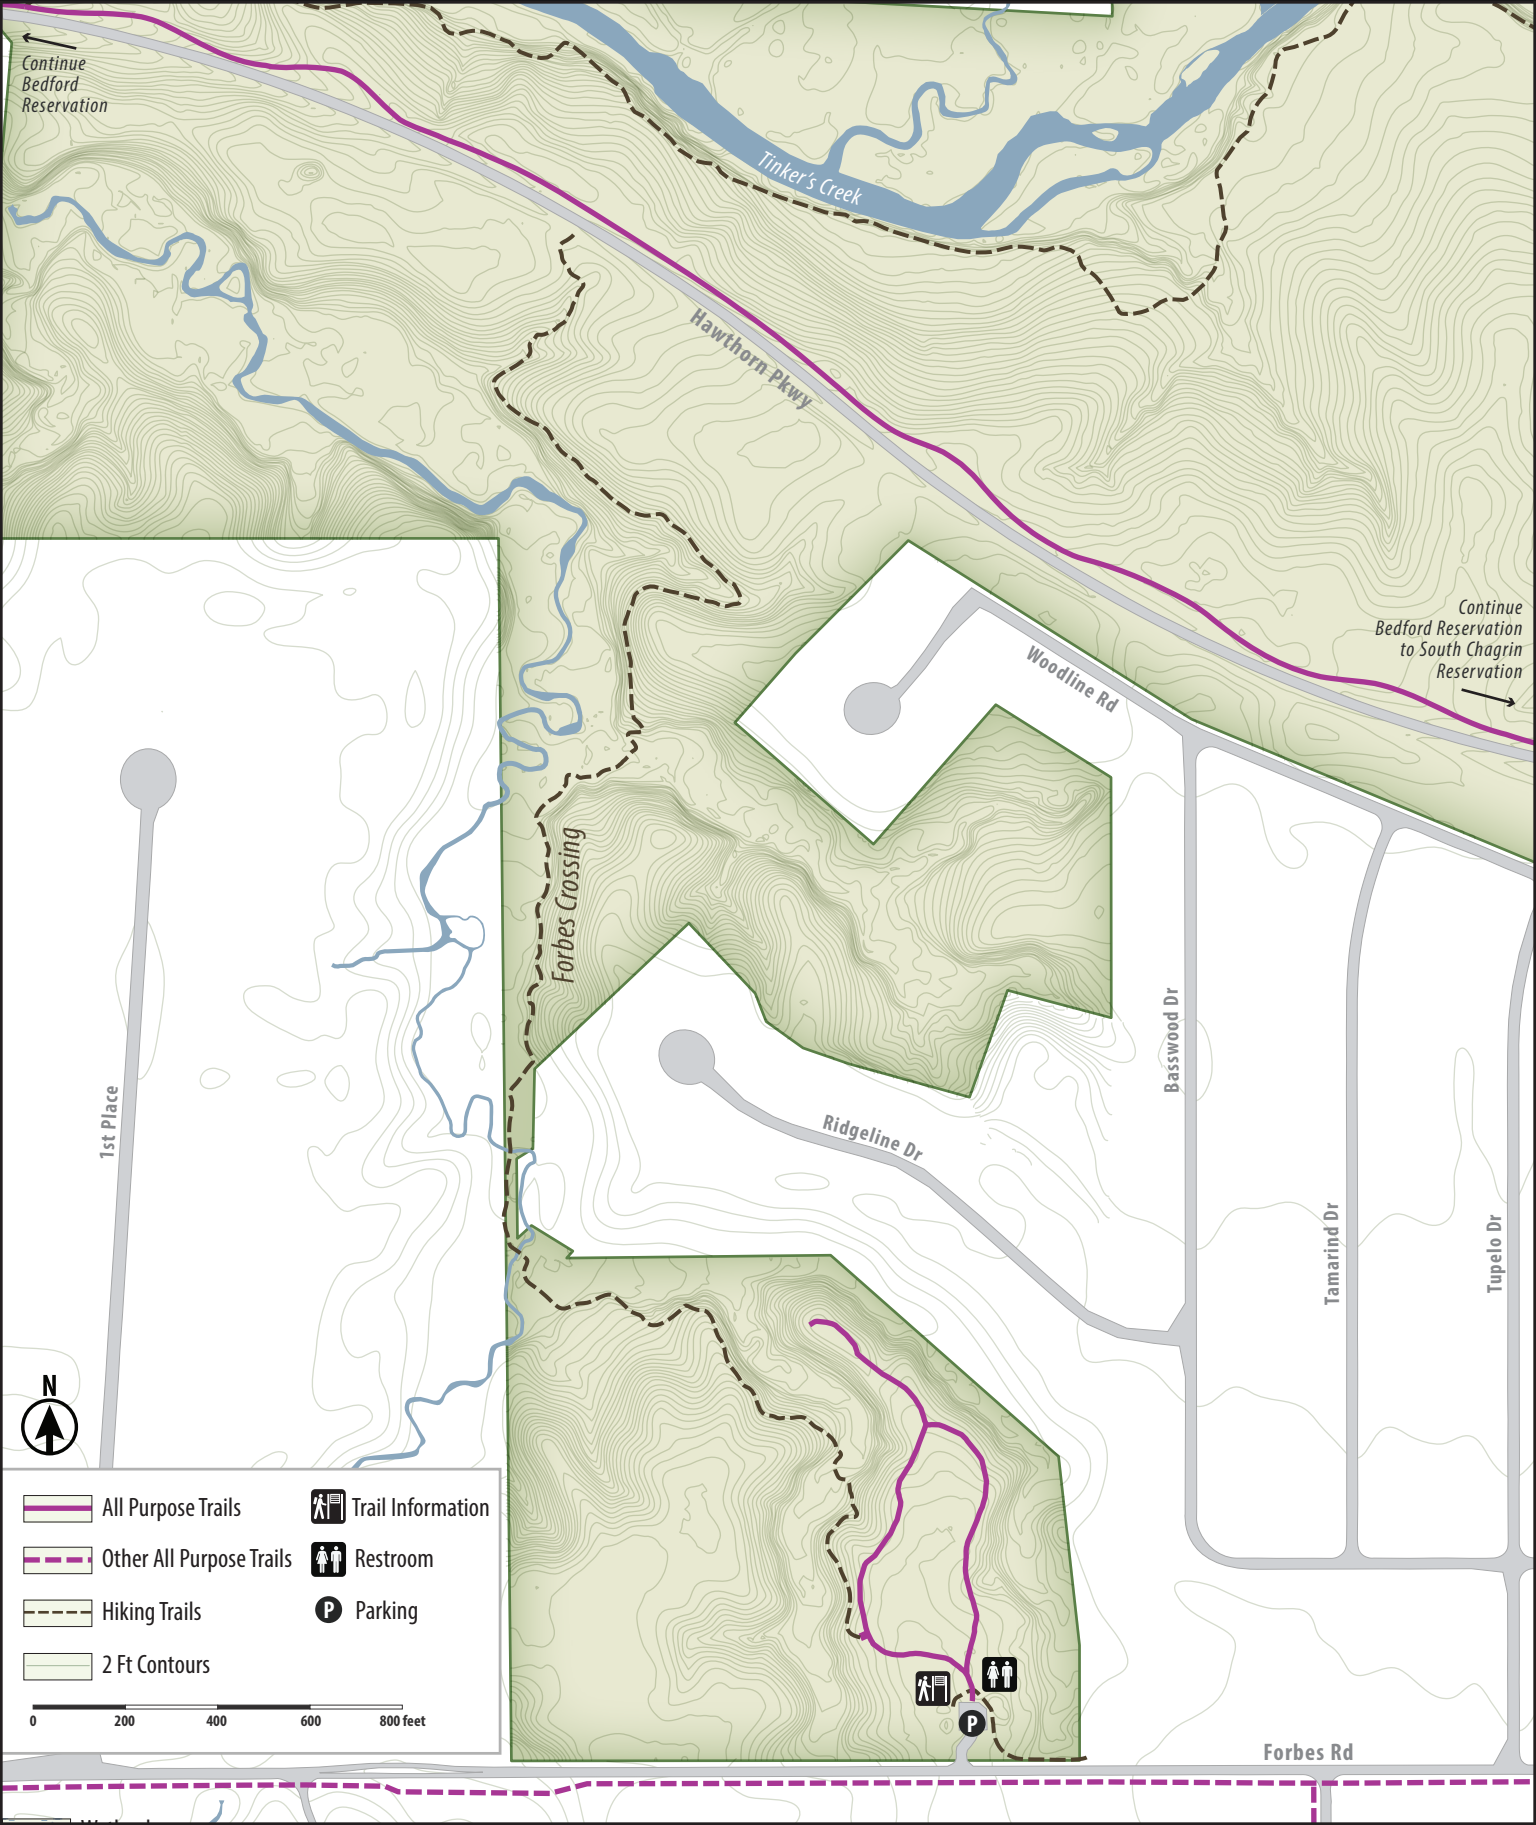

**Hiking**  
Hiking is permitted on all marked trails in Bedford Reservation. Hikers are asked to hike in the opposite direction as mountain bike traffic on the Single Track Mountain Bike Trail for safety. See the "Bedford Mountain Bike Trail" map for details.

**Mountain Biking**  
Mountain bikes are limited to the all purpose trails and the Single Track Mountain Bike Trail. Detailed maps of the Single Track Mountain Bike Trail are available. Motorized vehicles are prohibited.

**Horseback Riding**  
Horseback riding is permitted on all marked bridle trails in Bedford Reservation. Small sections of the bridle trails are shared use with the all purpose trails and mountain bike trails. See bridle trail map.

# Bedford Reservation Forbes Woods

Continue Bedford Reservation

Tinker's Creek

Hawthorn Pkwy

Continue Bedford Reservation to South Chagrin Reservation

Woodline Rd

Forbes Crossing

Basswood Dr