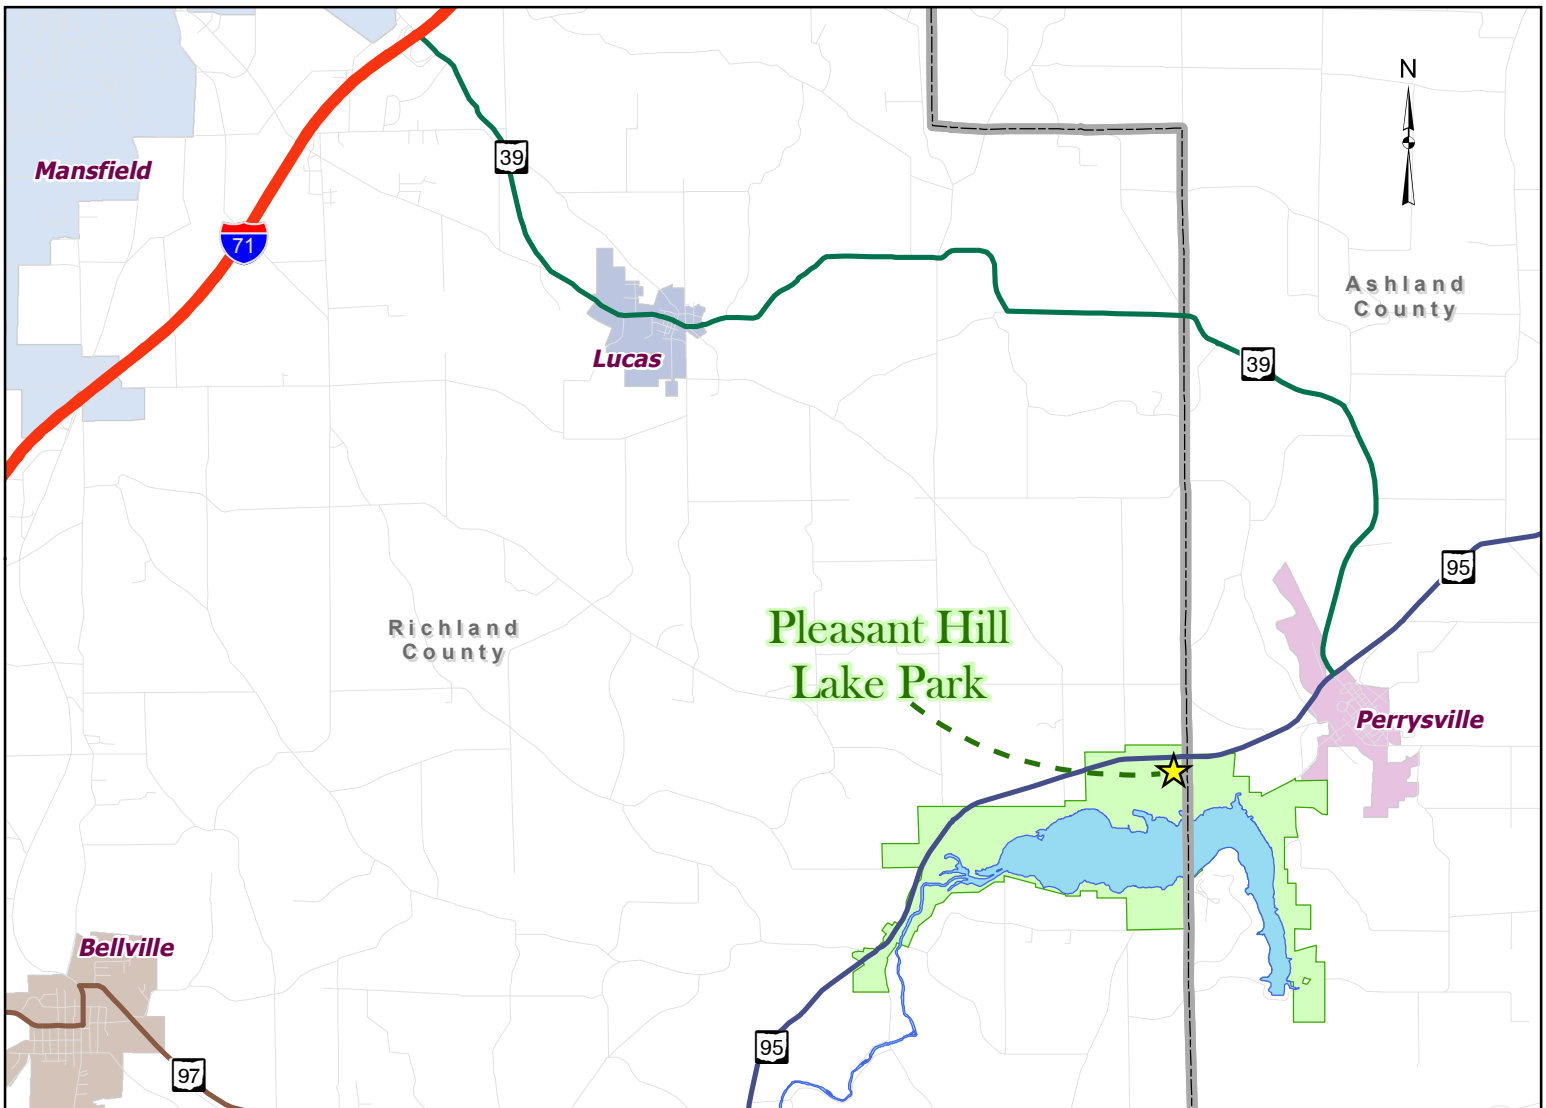

GPS Coordinates  
for Pleasant Hill Lake Park  
Entrance Gate:

-82° 20' 27.5" W Longitude  
40° 39' 2.5" N Latitude

**Pleasant Hill Lake Park**  
**3431 State Route 95**  
**Perrysville, OH 44864**  
**419-938-7884**  
**www.mwcd.org**

**From Cleveland, OH:**

- 1 - Follow I-71 S toward Columbus
- 2 - Take exit 173 for OH-39 toward OH-39 W/Lucas Rd  
Travel 0.4 miles
- 3 - Turn right at OH-39 E/Lucas Rd  
Continue to follow OH-39 E  
Travel 3.4 miles
- 4 - Keep left at the fork  
Continue to follow OH-39 E  
Travel 8.7 miles
- 5 - Turn right at OH-95 W/State Route 95 NE  
Travel 1.6 miles
- 6 - Turn left into Pleasant Hill Lake Park

**From Columbus, OH:**

- 1 - Follow I-71 North
- 2 - Take exit 173 for OH-39 toward OH-39 W/Lucas Rd  
Travel 0.4 miles
- 3 - Turn right at OH-39 E/Lucas Rd  
Continue to follow OH-39 E  
Travel 3.4 miles
- 4 - Keep left at the fork  
Continue to follow OH-39 E  
Travel 8.7 miles
- 5 - Turn right at OH-95 W/State Route 95 NE  
Travel 1.6 miles
- 6 - Turn left into Pleasant Hill Lake Park

**From Toledo, OH:**

- 1 - Follow I-75 S toward Dayton  
Travel 46.4 miles
- 2 - Take exit 156 to merge onto OH-15 E/US-68 S toward US-23/Kenton/Columbus  
Travel 2.9 miles
- 3 - Continue straight onto OH-15 E  
Travel 14.6 miles
- 4 - Continue onto US-23 S  
Travel 13.5 miles
- 5 - Turn slight right at US-30 E  
Travel 46.2 miles
- 6 - Take the exit on the left onto I-71 S  
Travel 4.3 miles
- 7 - Take exit 173 for OH-39 toward Mansfield/Lucas  
Travel 0.3 miles
- 8 - Turn right at OH-39 E/Lucas Rd  
Continue to follow OH-39 E  
Travel 3.6 miles
- 9 - Keep left at the fork, continue to follow OH-39 E  
Travel 8.7 miles
- 10 - Turn right at OH-95 W/OH-95 NE  
Travel 1.6 miles
- 11 - Turn left into Pleasant Hill Lake Park